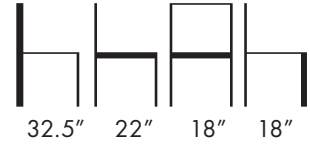

THE LOOK OF SEATING[®]
www.aceray.com

Design:
E. & P. Ciani Design

- ASTA-WSWIV4P Swivel Side Chair

High Density Injection Molding
Foam Side Chair with Solid
Beech Wood with Solid Beech
Wood Swivel Base.

Available in COM, COL or
Aceray Graded in Upholstery.

Available in Aceray Standard
Wood Stains or in Custom Finishes.

Weight: 20 Lbs.

  | ASTA-WSWIV4P

Aceray LLC
4465 Kipling St., Suite 202
Wheat Ridge, CO 80033
Ph: 303 733 3404
info@aceray.com
©2022 Aceray