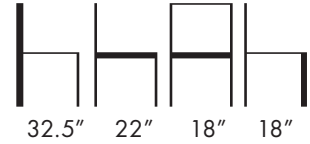

- ASTA-YM Side Chair

Upholstered High Density
Injection Molded Foam Open
Back Side Chair with Polished
Chrome or Black Powder Coated
Steel Legs.

Available in COM, COL or
Aceray Graded in Upholstery.

Weight: 18 Lbs.