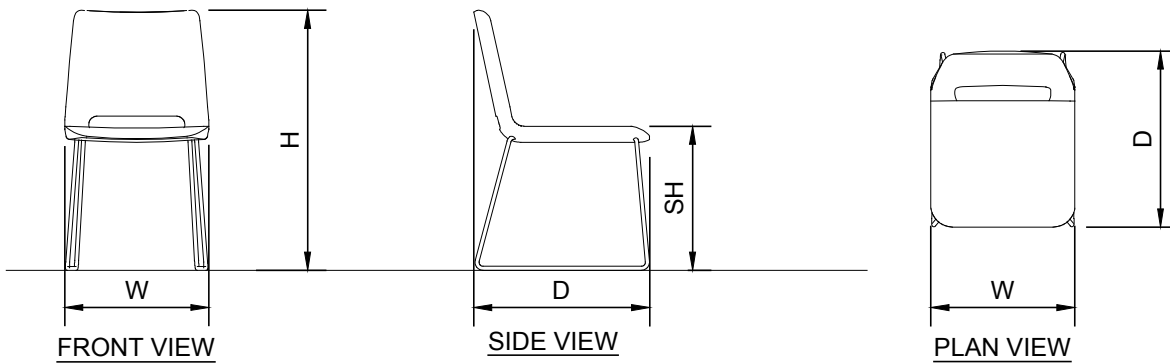

Aceray LLC
www.aceray.com
E-mail: info@aceray.com

3D

ASTA-YSLED

1/2"=1'-0"

NOTES:

1. INSTALLATION TO BE COMPLETED IN ACCORDANCE WITH MANUFACTURER'S SPECIFICATIONS.
2. ALL DIMENSIONS ARE CONSIDERED TRUE AND REFLECT MANUFACTURER'S SPECIFICATIONS.
3. DO NOT SCALE DRAWING.