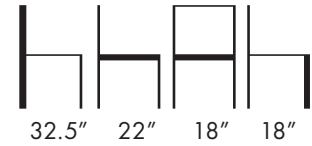

THE LOOK OF SEATING[®]
www.aceray.com

Design:
E. & P. Ciani Design

- ASTA-YSWIV4P2 Swivel Side Chair 

High Density Injection Molded Foam Side Chair with Polished or Black Powder Coated Cast Aluminum Swivel Base and an Opening in the Back.

Available in COM, COL or Aceray Graded in Upholstery.

Weight: 19 Lbs.

  | ASTA-YSWIV4P2

Aceray LLC
4465 Kipling St., Suite 202
Wheat Ridge, CO 80033
Ph: 303 733 3404
info@aceray.com
©2022 Aceray