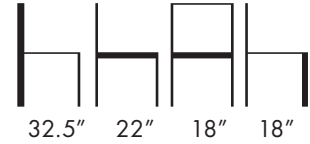

THE LOOK OF SEATING[®]
www.aceray.com

Design:
E. & P. Ciani Design

- ASTA-YSWIV5PC Swivel Side Chair 

High Density Injection Molded
Foam Side Chair with 5-Prong
Polished Cast Aluminum Swivel
Base with Casters and an
Opening in the Back.

Available in COM, COL or
Aceray Graded in Upholstery.

Weight: 19 Lbs.

  | ASTA-YSWIV5PC

Aceray LLC
4465 Kipling St., Suite 202
Wheat Ridge, CO 80033
Ph: 303 733 3404
info@aceray.com
©2022 Aceray