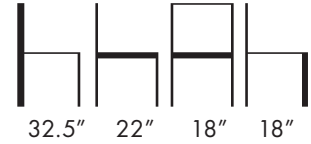

THE LOOK OF SEATING[®]
www.aceray.com

Design:
E. & P. Ciani Design

- ASTA-YW Side Chair 

High Density Injection Molded
Foam Side Chair with an Opening
in the Back.

Solid Beech Wood Base and a
Wood Detail in the Back.

Available in COM, COL or
Aceray Graded in Upholstery.

Available in Aceray Standard Wood
Stains or in Custom Finishes.

Weight: 18 Lbs.

 | ASTA-YW

Aceray LLC
4465 Kipling St., Suite 202
Wheat Ridge, CO 80033
Ph: 303 733 3404
info@aceray.com
©2022 Aceray