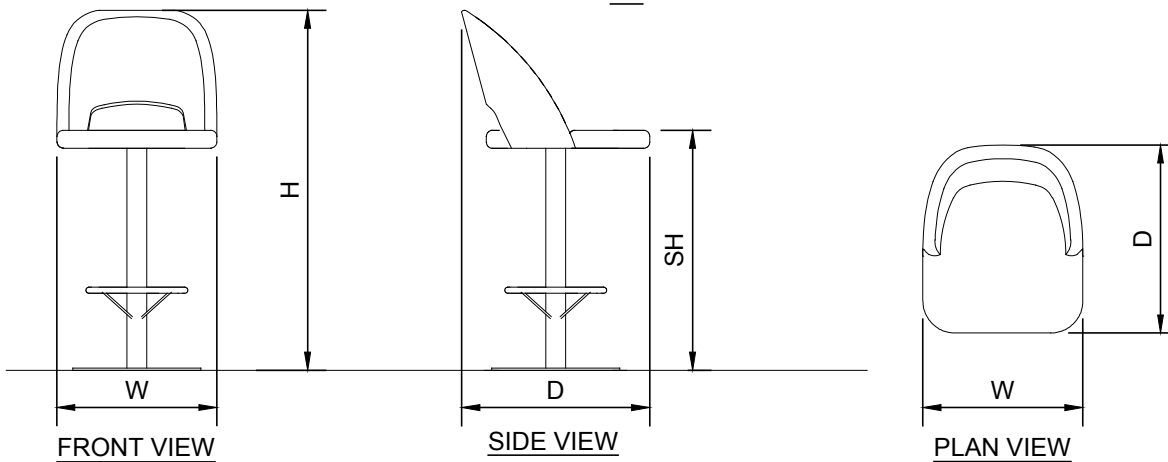

Aceray LLC
www.aceray.com
E-mail: info@aceray.com

3D

DOTTA-5SWIV

1/2"=1'-0"

NOTES:

1. INSTALLATION TO BE COMPLETED IN ACCORDANCE WITH MANUFACTURER'S SPECIFICATIONS.
2. ALL DIMENSIONS ARE CONSIDERED TRUE AND REFLECT MANUFACTURER'S SPECIFICATIONS.
3. DO NOT SCALE DRAWING.