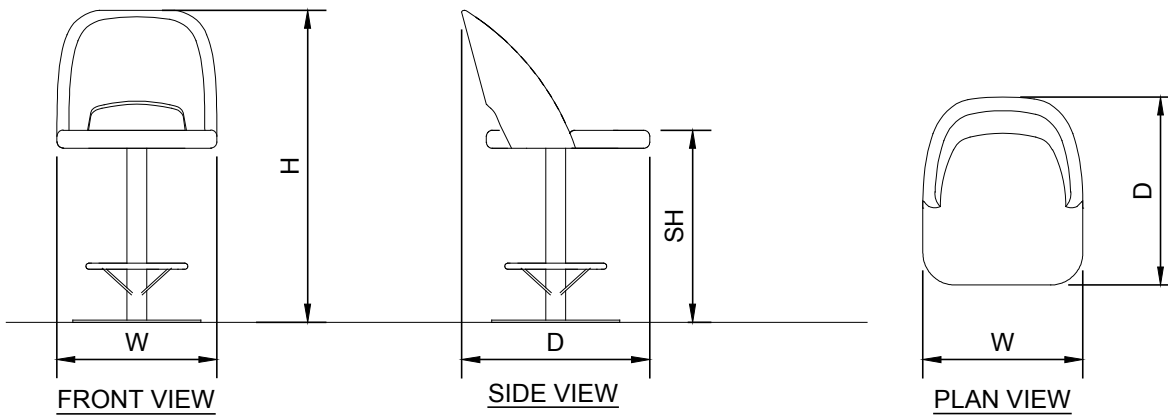

Aceray LLC
www.aceray.com
E-mail: info@aceray.com

3D

DOTTA-6SWIV

1/2"=1'-0"

NOTES:

1. INSTALLATION TO BE COMPLETED IN ACCORDANCE WITH MANUFACTURER'S SPECIFICATIONS.
2. ALL DIMENSIONS ARE CONSIDERED TRUE AND REFLECT MANUFACTURER'S SPECIFICATIONS.
3. DO NOT SCALE DRAWING.