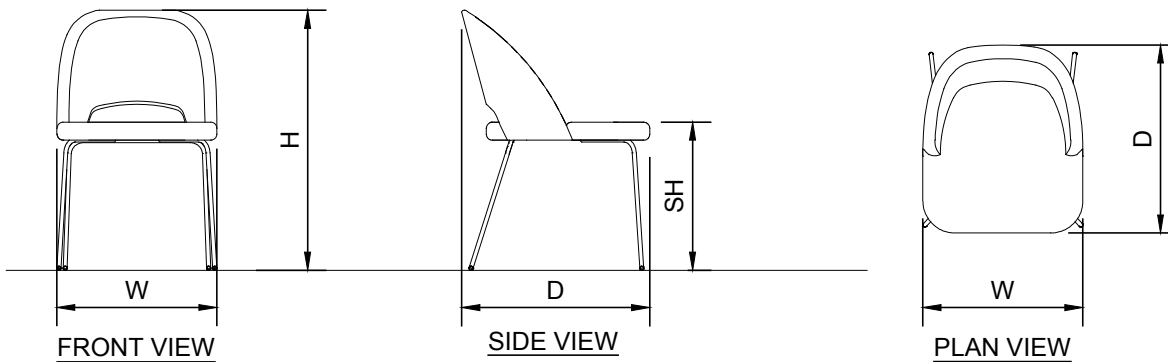

Aceray LLC
www.aceray.com
E-mail: info@aceray.com

3D

DOTTA-M

1/2"=1'-0"

NOTES:

1. INSTALLATION TO BE COMPLETED IN ACCORDANCE WITH MANUFACTURER'S SPECIFICATIONS.
2. ALL DIMENSIONS ARE CONSIDERED TRUE AND REFLECT MANUFACTURER'S SPECIFICATIONS.
3. DO NOT SCALE DRAWING.