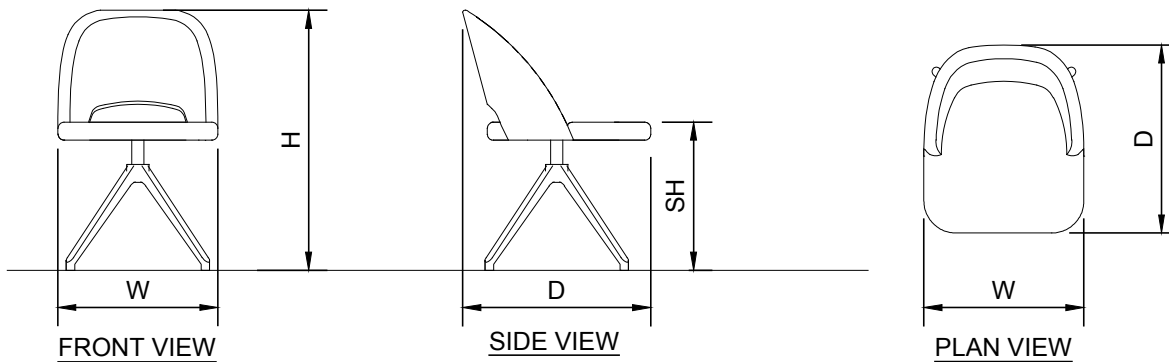

Aceray LLC
www.aceray.com
E-mail: info@aceray.com

3D

DOTTA-SWIV4P2

1/2"=1'-0"

NOTES:

1. INSTALLATION TO BE COMPLETED IN ACCORDANCE WITH MANUFACTURER'S SPECIFICATIONS.
2. ALL DIMENSIONS ARE CONSIDERED TRUE AND REFLECT MANUFACTURER'S SPECIFICATIONS.
3. DO NOT SCALE DRAWING.