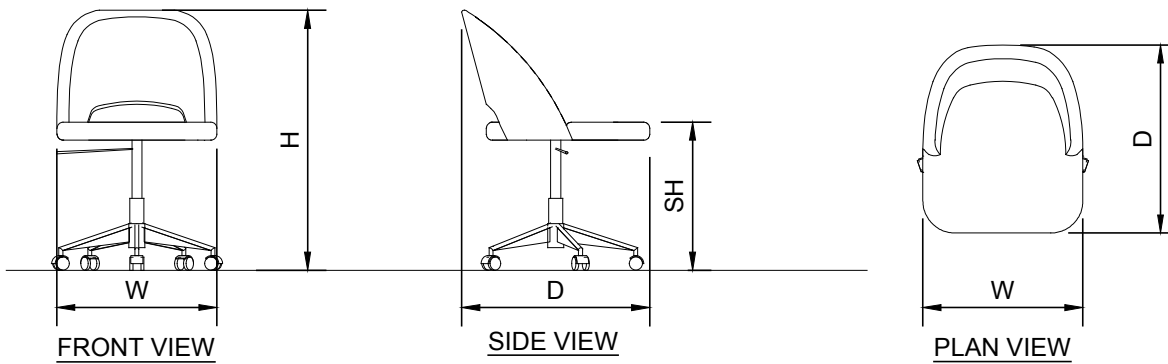

Aceray LLC
www.aceray.com
E-mail: info@aceray.com

3D

DOTTA-SWIV5PC

1/2"=1'-0"

NOTES:

1. INSTALLATION TO BE COMPLETED IN ACCORDANCE WITH MANUFACTURER'S SPECIFICATIONS.
2. ALL DIMENSIONS ARE CONSIDERED TRUE AND REFLECT MANUFACTURER'S SPECIFICATIONS.
3. DO NOT SCALE DRAWING.