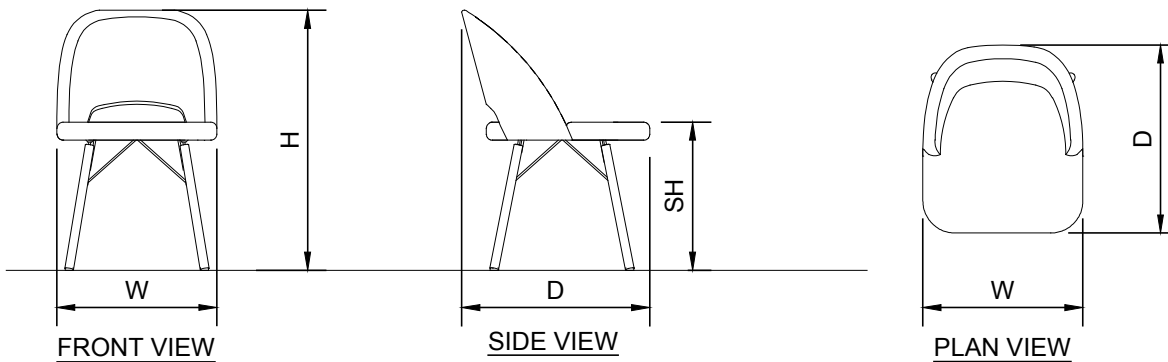

Aceray LLC
www.aceray.com
E-mail: info@aceray.com

3D

DOTTA-WM

1/2"=1'-0"

NOTES:

1. INSTALLATION TO BE COMPLETED IN ACCORDANCE WITH MANUFACTURER'S SPECIFICATIONS.
2. ALL DIMENSIONS ARE CONSIDERED TRUE AND REFLECT MANUFACTURER'S SPECIFICATIONS.
3. DO NOT SCALE DRAWING.