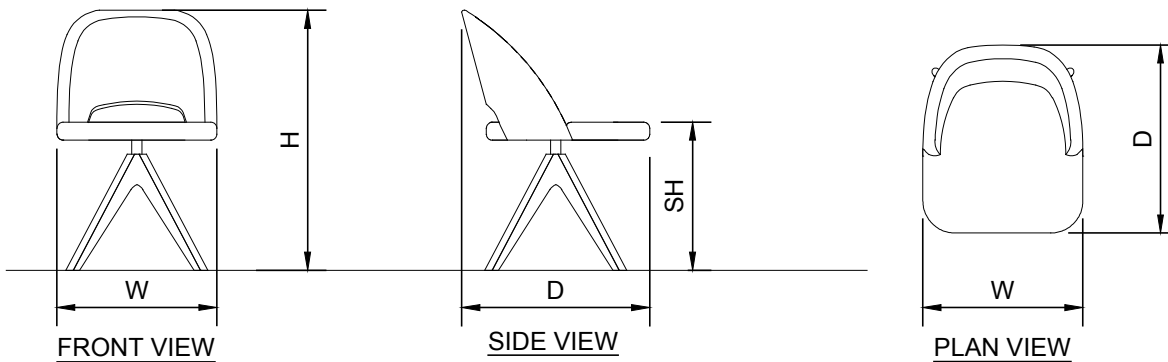

Aceray LLC
www.aceray.com
E-mail: info@aceray.com

3D

DOTTA-WSWIV4P

1/2"=1'-0"

NOTES:

1. INSTALLATION TO BE COMPLETED IN ACCORDANCE WITH MANUFACTURER'S SPECIFICATIONS.
2. ALL DIMENSIONS ARE CONSIDERED TRUE AND REFLECT MANUFACTURER'S SPECIFICATIONS.
3. DO NOT SCALE DRAWING.