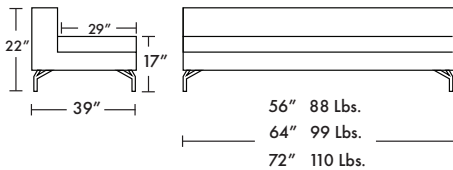

**THE LOOK OF SEATING**<sup>®</sup>  
www.aceray.com

Design:  
A & T Studio

Misto-NS

Misto-B

- MISTO Modular Seating

Frame: Wood.

Seat :Multi-Density High- Resilient Polyurethane Foam.

Legs: Polished Chrome Plated Steel, with or without Cut-Out.

Ganging Device Available.

Available in COM, COL or Aceray Graded in Upholstery.

- Custom Sizes Available

Misto-OTSM  
Misto-OTLG

38.5" R48 44 Lbs.  
68" R45.5 77 Lbs.

MISTO

Aceray LLC  
4465 Kipling St., Suite 202  
Wheat Ridge, CO 80033  
Ph: 303 733 3404  
info@aceray.com  
©2022 Aceray