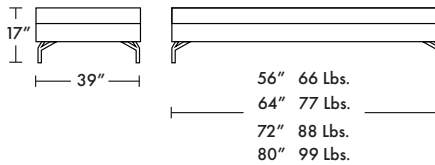

- MISTO Modular Seating

Frame: Wood.

Seat :Multi-Density High- Resilient Polyurethane Foam.

Legs: Polished Chrome Plated Steel, with or without Cut-Out.

Ganging Device Available.

Available in COM, COL or Aceray Graded in Upholstery.

- Custom Sizes Available

38.5" R48 44 Lbs.
68" R45.5 77 Lbs.