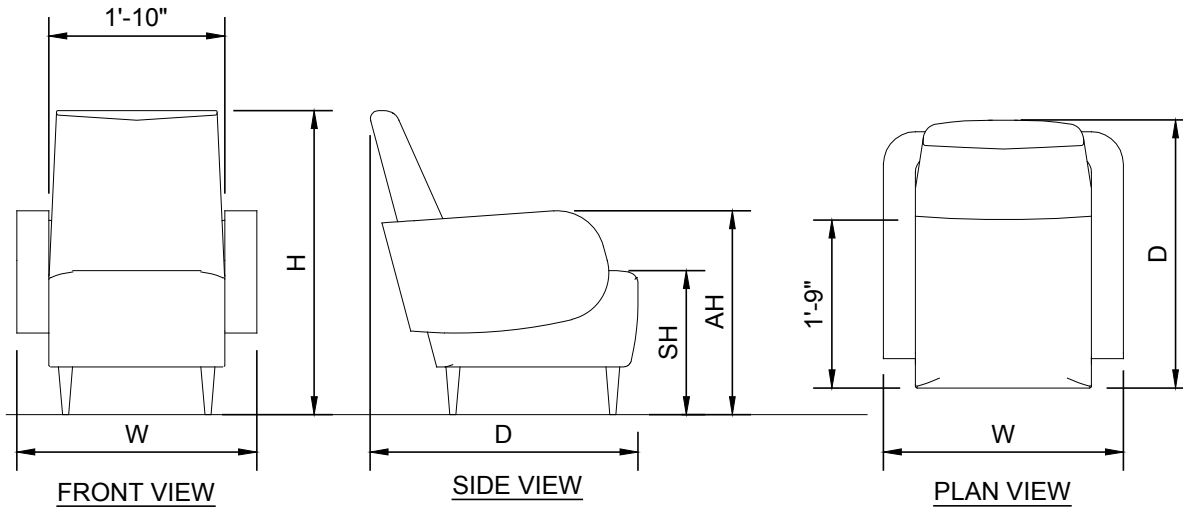

Aceray LLC
www.aceray.com
E-mail: info@aceray.com

3D

SOLO-M

1/2"=1'-0"

NOTES:

1. INSTALLATION TO BE COMPLETED IN ACCORDANCE WITH MANUFACTURER'S SPECIFICATIONS.
2. ALL DIMENSIONS ARE CONSIDERED TRUE AND REFLECT MANUFACTURER'S SPECIFICATIONS.
3. DO NOT SCALE DRAWING.