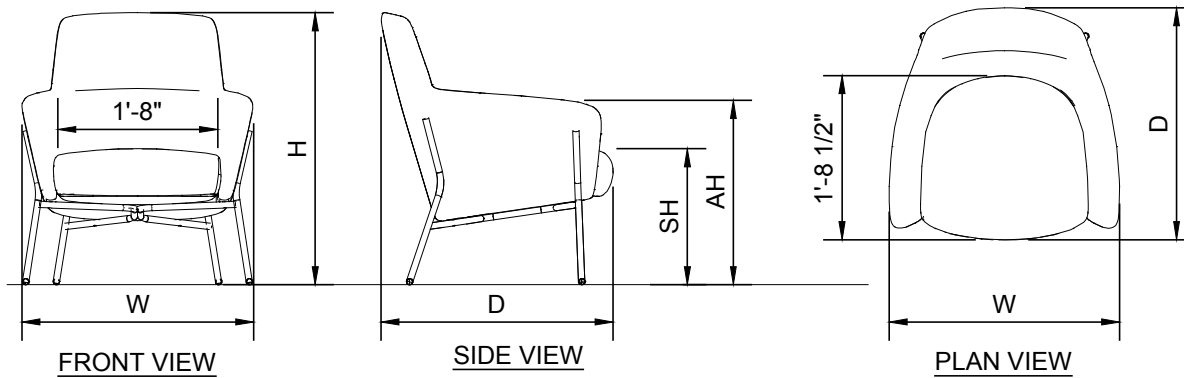

Aceray LLC
www.aceray.com
E-mail: info@aceray.com

3D

SOLO-N

1/2"=1'-0"

NOTES:

1. INSTALLATION TO BE COMPLETED IN ACCORDANCE WITH MANUFACTURER'S SPECIFICATIONS.
2. ALL DIMENSIONS ARE CONSIDERED TRUE AND REFLECT MANUFACTURER'S SPECIFICATIONS.
3. DO NOT SCALE DRAWING.