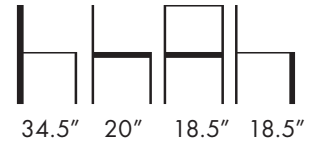

- GALA-1UO Side Chair

Solid Ash Wood Frame Side Chair with an Upholstered Seat and an Opening in the Curved Upholstered Back.

Available in COM, COL or Aceray Graded in Upholstery.

Available in Aceray Standard Wood Stains or in Custom Finishes.

Weight: 16.5 Lbs.