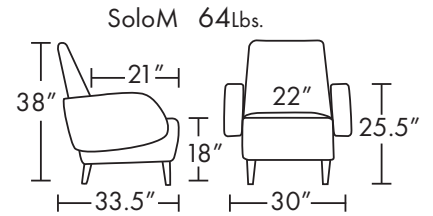

THE LOOK OF SEATING[®]
www.aceray.com

Design:
Flora-Ceschia

- SOLO-M Lounge Armchair

Frame: Solid Wood
Seat & Back: Multi-Density High-Resilient Polyurethane Foam.
Legs: Solid Beech Wood.

Available in COM, COL or Aceray Graded in Upholstery.

Available in Aceray Standard Wood Stains or in Custom Finishes.

Weight: 64 Lbs.

| SOLO-M

Aceray LLC
4465 Kipling St., Suite 202
Wheat Ridge, CO 80033
Ph: 303 733 3404
info@aceray.com
©2022 Aceray