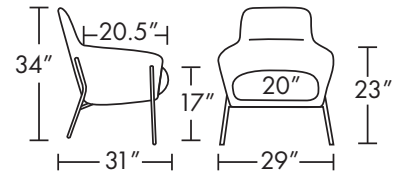

**THE LOOK OF SEATING**<sup>®</sup>  
www.aceray.com

Design:  
Flora-Ceschia

- SOLO-N Lounge Armchair 

SoloN 29Lbs.

Frame: Metal.

Seat & Back: Injection Molded Foam.

Legs: Chrome or Black Powder Coated Tubular Steel.

Available in COM, COL or Aceray Graded in Upholstery.

Weight: 29 Lbs.

Aceray LLC  
4465 Kipling St., Suite 202  
Wheat Ridge, CO 80033  
Ph: 303 733 3404  
info@aceray.com  
©2022 Aceray