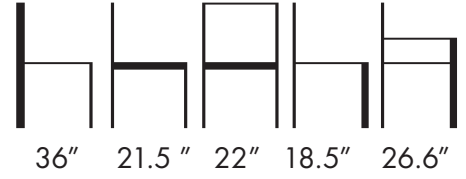

THE LOOK OF SEATING[®]
www.aceray.com

Design:
Design: Studio Tipi

• #317 Armchair

• #317S Stacking Armchair

#317

#317S

Beech Wood Frame Armchairs
with Upholstered Seat and Curved
Slat Back.

#317S Stacks up to 4 Armchairs.