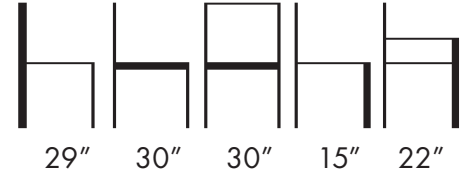

**THE LOOK OF SEATING**<sup>®</sup>  
www.aceray.com

Design:  
Balutto Associates

• ARTE-7U Lounge Chair

Ash Wood Frame Lounge Chair  
with Upholstered Seat and Natural  
Cane Back.

Available in COM, COL or Aceray  
Graded in Upholstery.

Wood Finishes: Aceray Standard  
Wood Finishes or Custom Match  
Wood Finishes.

Weight: 34.5 Lbs.

ARTE-7U

Aceray LLC  
4465 Kipling St., Suite 202  
Wheat Ridge, CO 80033  
Ph: 303 733 3404  
info@aceray.com  
©2023 Aceray