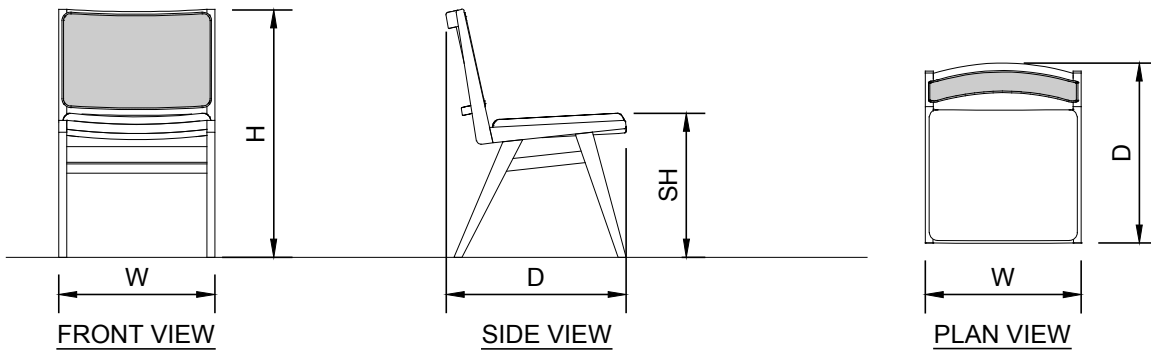

Aceray LLC
www.aceray.com
E-mail: info@aceray.com

3D

ARTE-1U

1/2"=1'-0"

NOTES:

1. INSTALLATION TO BE COMPLETED IN ACCORDANCE WITH MANUFACTURER'S SPECIFICATIONS.
2. ALL DIMENSIONS ARE CONSIDERED TRUE AND REFLECT MANUFACTURER'S SPECIFICATIONS.
3. DO NOT SCALE DRAWING.