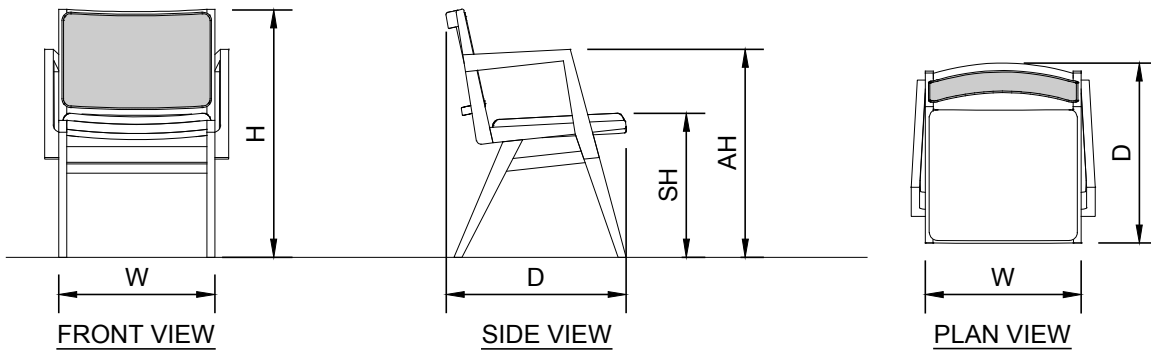

Aceray LLC
www.aceray.com
E-mail: info@aceray.com

3D

ARTE-3U

1/2"=1'-0"

NOTES:

1. INSTALLATION TO BE COMPLETED IN ACCORDANCE WITH MANUFACTURER'S SPECIFICATIONS.
2. ALL DIMENSIONS ARE CONSIDERED TRUE AND REFLECT MANUFACTURER'S SPECIFICATIONS.
3. DO NOT SCALE DRAWING.