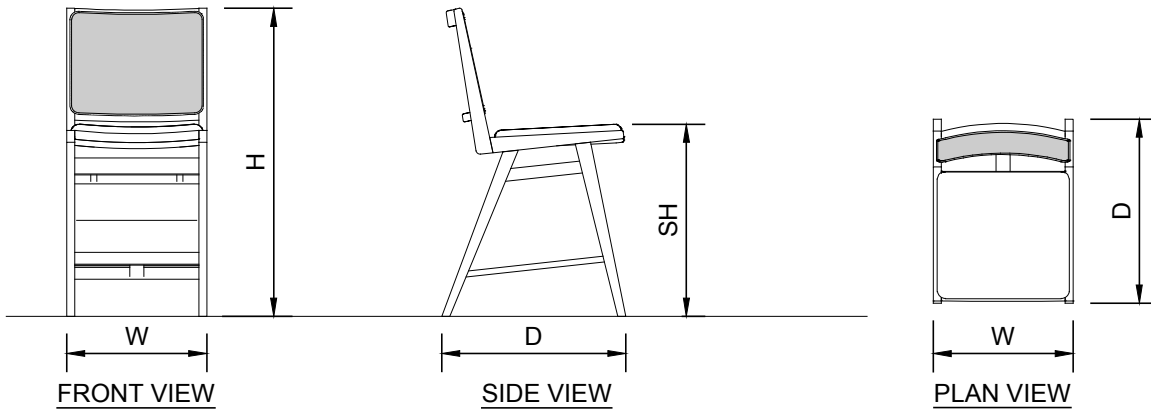

Aceray LLC
www.aceray.com
E-mail: info@aceray.com

3D

ARTE-6U

1/2"=1'-0"

NOTES:

1. INSTALLATION TO BE COMPLETED IN ACCORDANCE WITH MANUFACTURER'S SPECIFICATIONS.
2. ALL DIMENSIONS ARE CONSIDERED TRUE AND REFLECT MANUFACTURER'S SPECIFICATIONS.
3. DO NOT SCALE DRAWING.