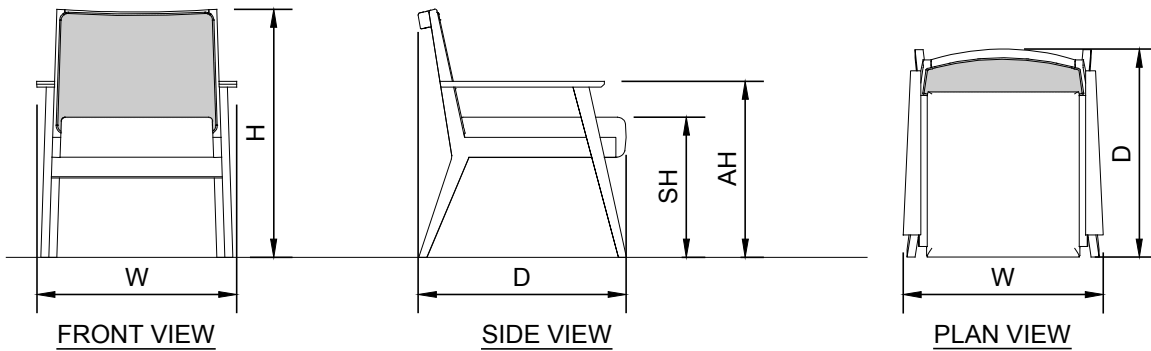

# ARTE-7U

1/2"=1'-0"

NOTES:

1. INSTALLATION TO BE COMPLETED IN ACCORDANCE WITH MANUFACTURER'S SPECIFICATIONS.
2. ALL DIMENSIONS ARE CONSIDERED TRUE AND REFLECT MANUFACTURER'S SPECIFICATIONS.
3. DO NOT SCALE DRAWING.