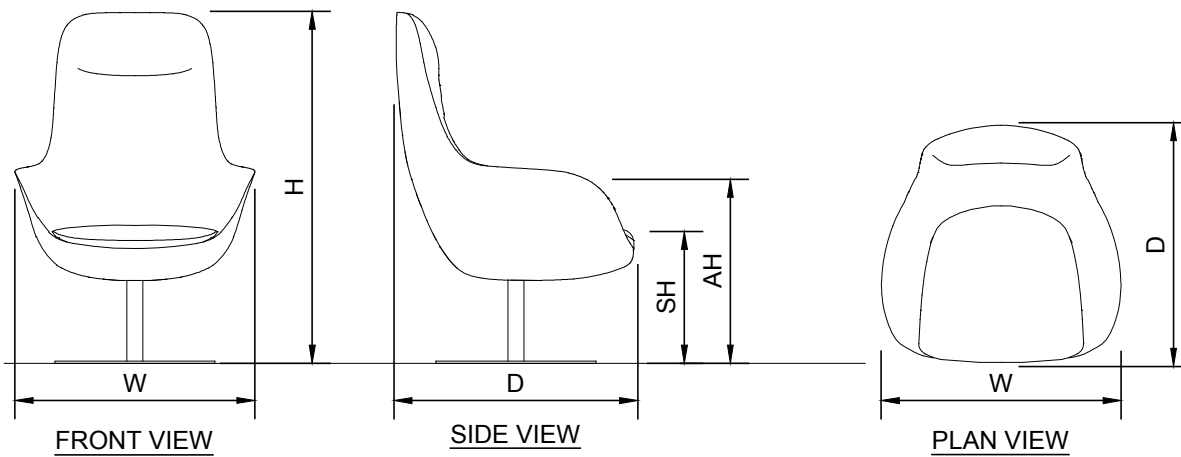

# DUNA-HBSWIV

1/2"=1'-0"

NOTES:

1. INSTALLATION TO BE COMPLETED IN ACCORDANCE WITH MANUFACTURER'S SPECIFICATIONS.
2. ALL DIMENSIONS ARE CONSIDERED TRUE AND REFLECT MANUFACTURER'S SPECIFICATIONS.
3. DO NOT SCALE DRAWING.