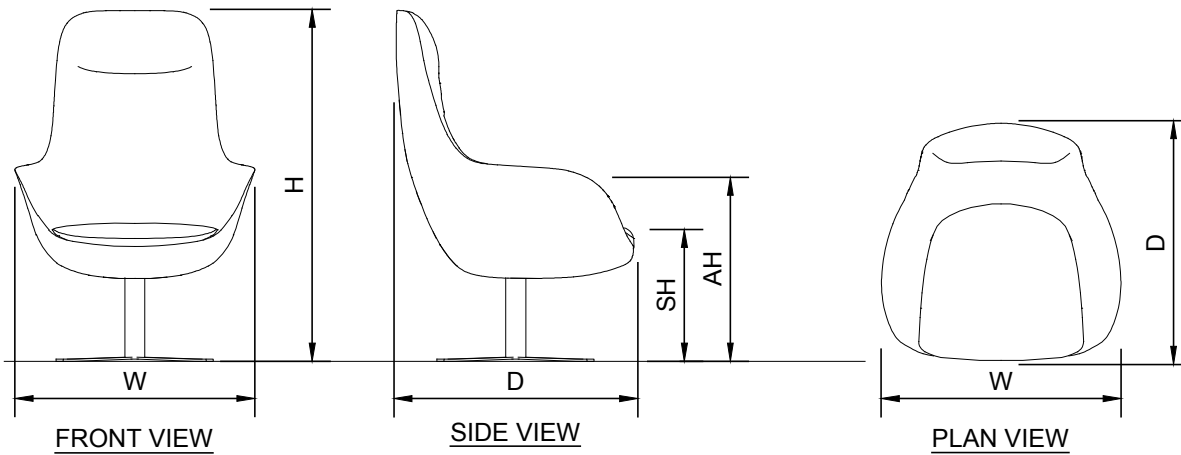

Aceray LLC
www.aceray.com
E-mail: info@aceray.com

3D

DUNA-HBSWIV4P

1/2"=1'-0"

NOTES:

1. INSTALLATION TO BE COMPLETED IN ACCORDANCE WITH MANUFACTURER'S SPECIFICATIONS.
2. ALL DIMENSIONS ARE CONSIDERED TRUE AND REFLECT MANUFACTURER'S SPECIFICATIONS.
3. DO NOT SCALE DRAWING.