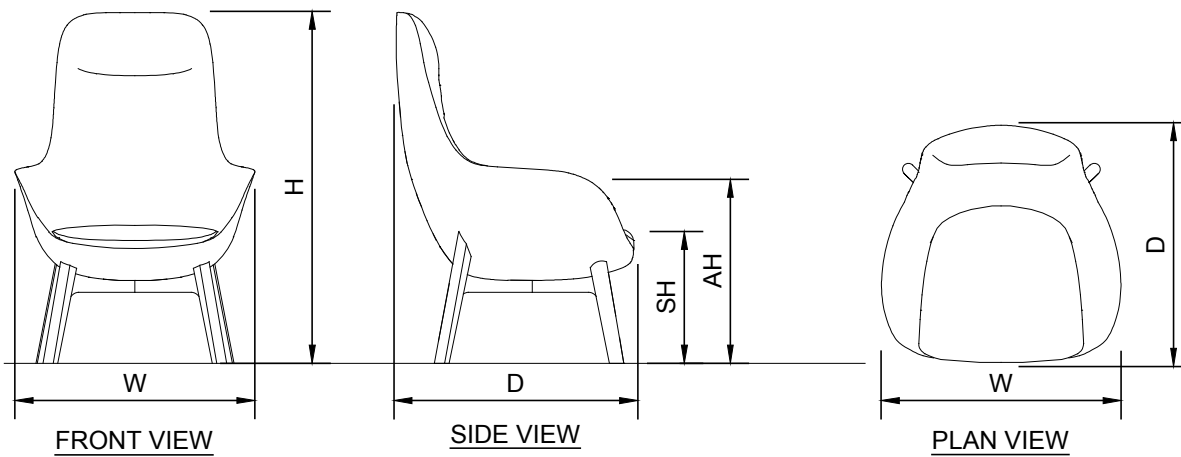

Aceray LLC
www.aceray.com
E-mail: info@aceray.com

3D

DUNA-HBW

1/2"=1'-0"

NOTES:

1. INSTALLATION TO BE COMPLETED IN ACCORDANCE WITH MANUFACTURER'S SPECIFICATIONS.
2. ALL DIMENSIONS ARE CONSIDERED TRUE AND REFLECT MANUFACTURER'S SPECIFICATIONS.
3. DO NOT SCALE DRAWING.