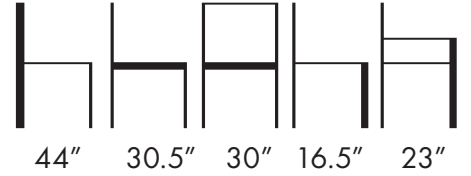

• DUNA-HBWSWIV4P Swivel Armchair

High Density Injection Molding
Foam Tall Back Armchair with Solid
Ash Wood Swivel Base.

Available in COM, COL or Aceray
Graded in Upholstery.

Wood Finishes: Aceray Standard
Wood Finishes or Custom Match
Wood Finishes.

Use of Stretchy Fabric is Suggested.

Weight: 43 Lbs.