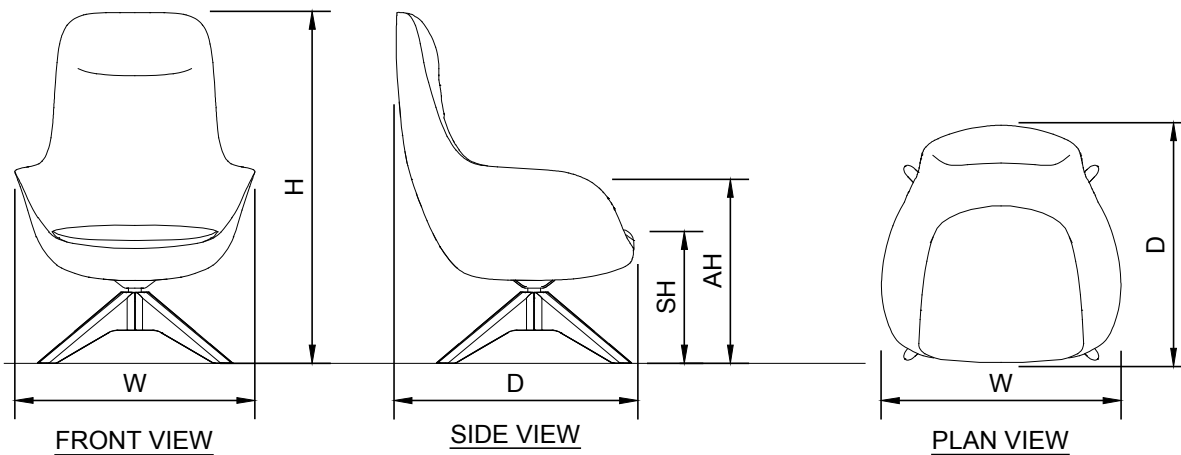

# DUNA-HBWSWIV4P

1/2"=1'-0"

NOTES:

1. INSTALLATION TO BE COMPLETED IN ACCORDANCE WITH MANUFACTURER'S SPECIFICATIONS.
2. ALL DIMENSIONS ARE CONSIDERED TRUE AND REFLECT MANUFACTURER'S SPECIFICATIONS.
3. DO NOT SCALE DRAWING.