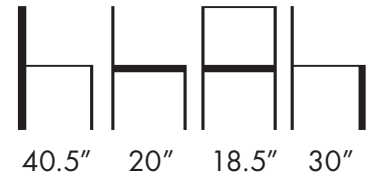

**THE LOOK OF SEATING**<sup>®</sup>  
www.aceray.com

Design:  
A & T Design

- GALA-5UOSWIV Barstool

Weight: 32 Lbs.

- GALA-6UOSWIV Counter Stool

Weight: 31 Lbs.

Barstool and Counter Stool with Upholstered Seat and an Opening in the Curved Upholstered Back. Polished or Matte Chrome Steel Swivel Base.