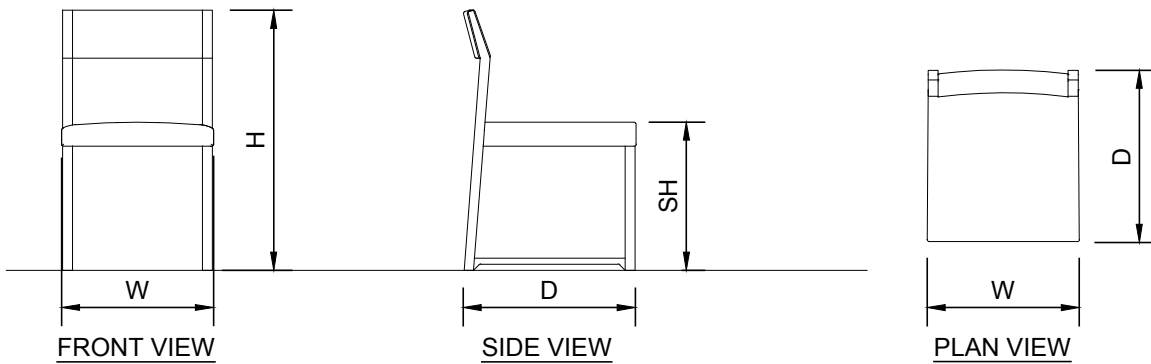

Aceray LLC
www.aceray.com
E-mail: info@aceray.com

3D

MANO-1U

1/2"=1'-0"

NOTES:

1. INSTALLATION TO BE COMPLETED IN ACCORDANCE WITH MANUFACTURER'S SPECIFICATIONS.
2. ALL DIMENSIONS ARE CONSIDERED TRUE AND REFLECT MANUFACTURER'S SPECIFICATIONS.
3. DO NOT SCALE DRAWING.