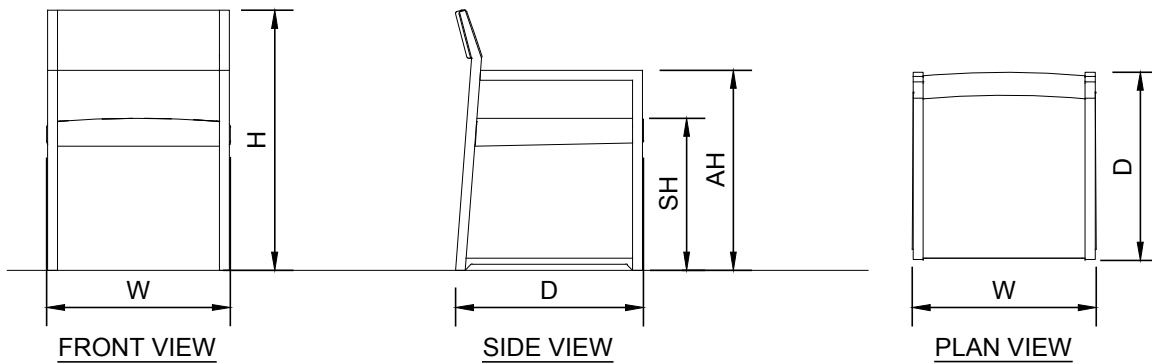

Aceray LLC
www.aceray.com
E-mail: info@aceray.com

3D

MANO-3U

1/2"=1'-0"

NOTES:

1. INSTALLATION TO BE COMPLETED IN ACCORDANCE WITH MANUFACTURER'S SPECIFICATIONS.
2. ALL DIMENSIONS ARE CONSIDERED TRUE AND REFLECT MANUFACTURER'S SPECIFICATIONS.
3. DO NOT SCALE DRAWING.