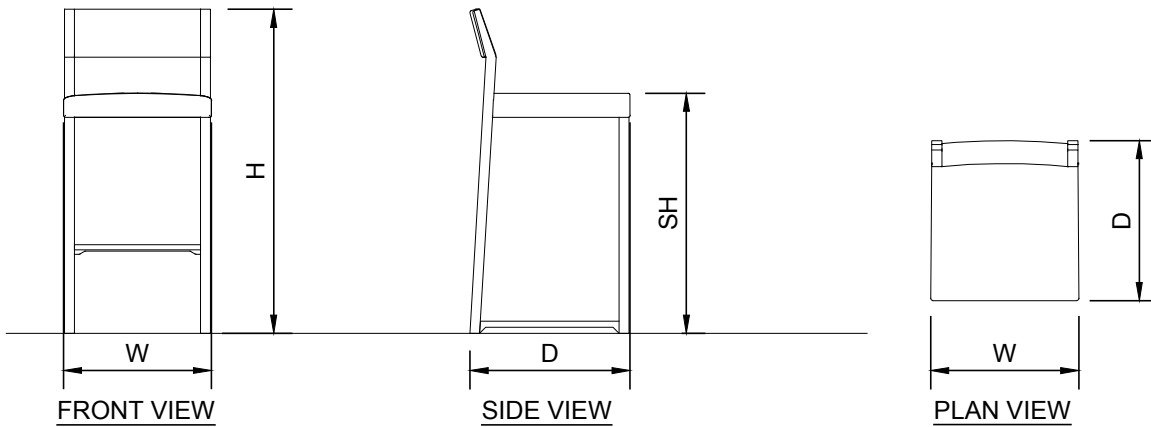

Aceray LLC
www.aceray.com
E-mail: info@aceray.com

3D

MANO-5U

1/2"=1'-0"

NOTES:

1. INSTALLATION TO BE COMPLETED IN ACCORDANCE WITH MANUFACTURER'S SPECIFICATIONS.
2. ALL DIMENSIONS ARE CONSIDERED TRUE AND REFLECT MANUFACTURER'S SPECIFICATIONS.
3. DO NOT SCALE DRAWING.