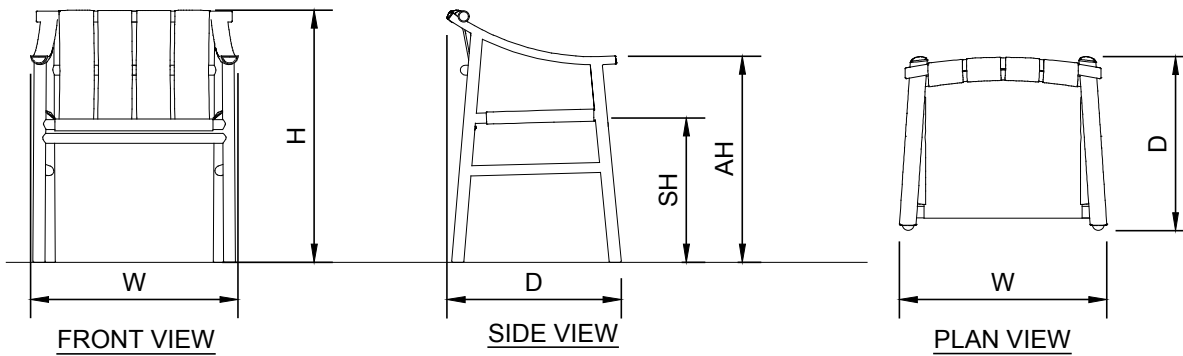

# RIVA-3SL

1/2"=1'-0"

NOTES:

1. INSTALLATION TO BE COMPLETED IN ACCORDANCE WITH MANUFACTURER'S SPECIFICATIONS.
2. ALL DIMENSIONS ARE CONSIDERED TRUE AND REFLECT MANUFACTURER'S SPECIFICATIONS.
3. DO NOT SCALE DRAWING.