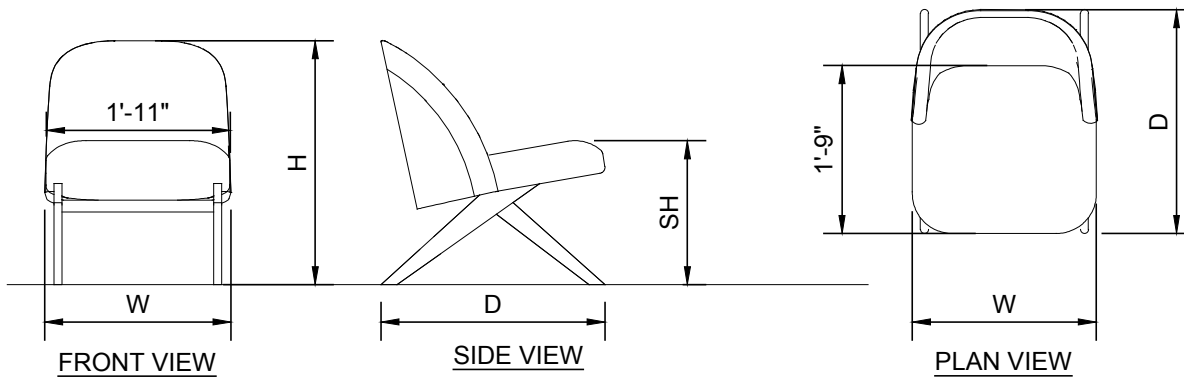

Aceray LLC
www.aceray.com
E-mail: info@aceray.com

3D

SOLO-P

1/2"=1'-0"

NOTES:

- 1. INSTALLATION TO BE COMPLETED IN ACCORDANCE WITH MANUFACTURER'S SPECIFICATIONS.
- 2. ALL DIMENSIONS ARE CONSIDERED TRUE AND REFLECT MANUFACTURER'S SPECIFICATIONS.
- 3. DO NOT SCALE DRAWING.