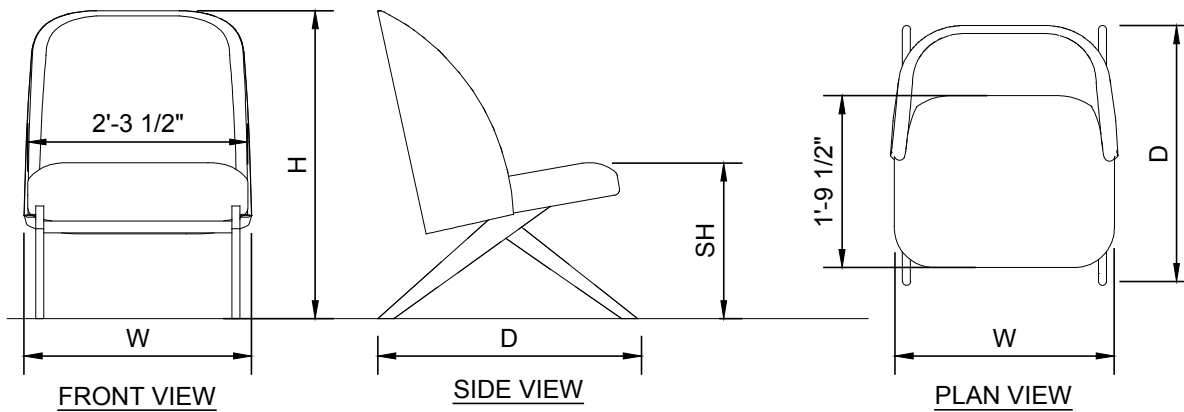

# SOLO-PXL

1/2"=1'-0"

NOTES:

1. INSTALLATION TO BE COMPLETED IN ACCORDANCE WITH MANUFACTURER'S SPECIFICATIONS.
2. ALL DIMENSIONS ARE CONSIDERED TRUE AND REFLECT MANUFACTURER'S SPECIFICATIONS.
3. DO NOT SCALE DRAWING.