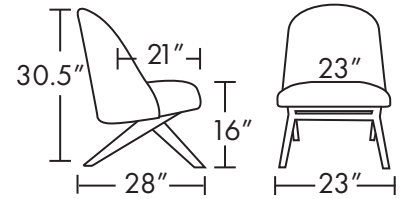

**THE LOOK** OF SEATING®  
www.aceray.com

Design:  
Marco Zilio

SOLO-P

SOLO-PXL

• SOLO-P Lounge Chair

SoloP 25.5lbs.

• SOLO-PXL Lounge Chair

SoloPXL 34.5lbs.