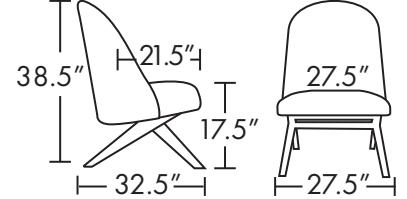

**THE LOOK** OF SEATING®  
www.aceray.com

Design:  
Marco Zilio

SOLO-P

SOLO-PXL

• SOLO-P Lounge Chair

SoloP 25.5lbs.

• SOLO-PXL Lounge Chair

SoloPXL 34.5lbs.