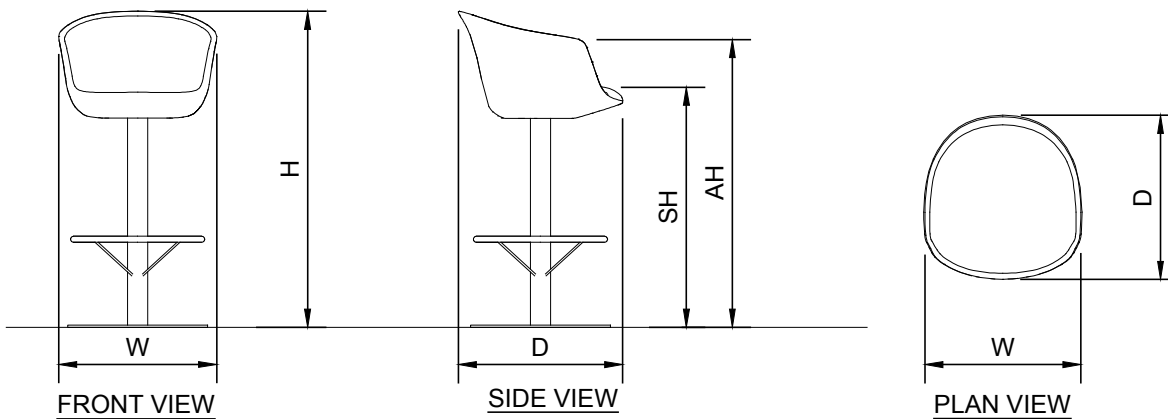

Aceray LLC
www.aceray.com
E-mail: info@aceray.com

3D

VITA-5SWIV

1/2"=1'-0"

NOTES:

1. INSTALLATION TO BE COMPLETED IN ACCORDANCE WITH MANUFACTURER'S SPECIFICATIONS.
2. ALL DIMENSIONS ARE CONSIDERED TRUE AND REFLECT MANUFACTURER'S SPECIFICATIONS.
3. DO NOT SCALE DRAWING.