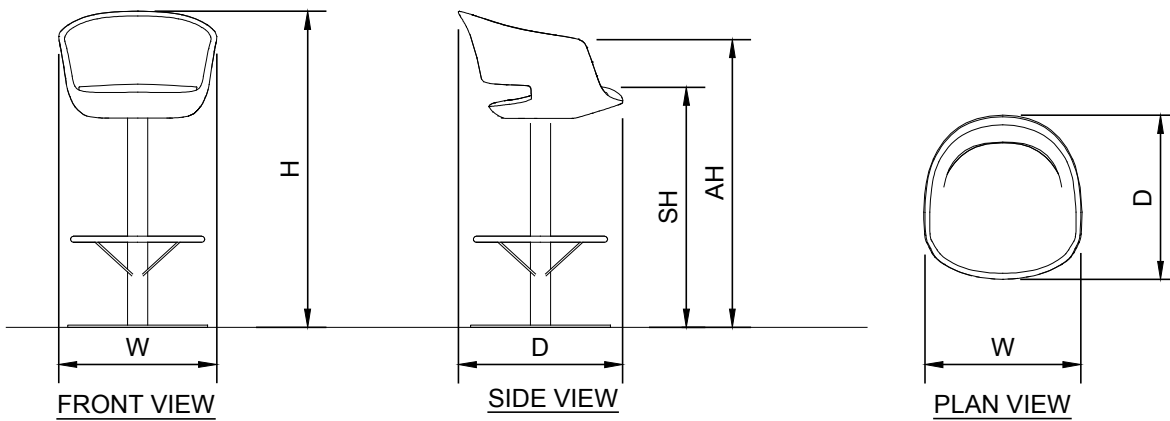

Aceray LLC
www.aceray.com
E-mail: info@aceray.com

3D

VITA-5YSWIV

1/2"=1'-0"

NOTES:

1. INSTALLATION TO BE COMPLETED IN ACCORDANCE WITH MANUFACTURER'S SPECIFICATIONS.
2. ALL DIMENSIONS ARE CONSIDERED TRUE AND REFLECT MANUFACTURER'S SPECIFICATIONS.
3. DO NOT SCALE DRAWING.