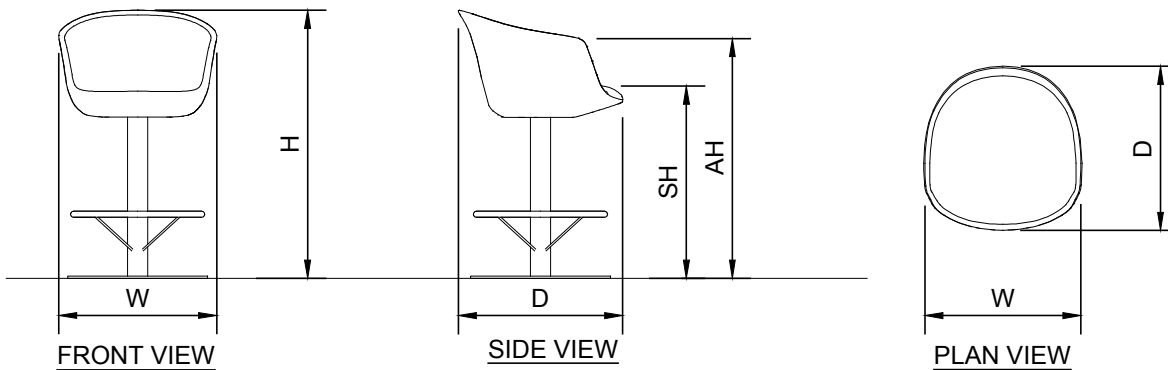

Aceray LLC
www.aceray.com
E-mail: info@aceray.com

3D

VITA-6SWIV

1/2"=1'-0"

NOTES:

1. INSTALLATION TO BE COMPLETED IN ACCORDANCE WITH MANUFACTURER'S SPECIFICATIONS.
2. ALL DIMENSIONS ARE CONSIDERED TRUE AND REFLECT MANUFACTURER'S SPECIFICATIONS.
3. DO NOT SCALE DRAWING.