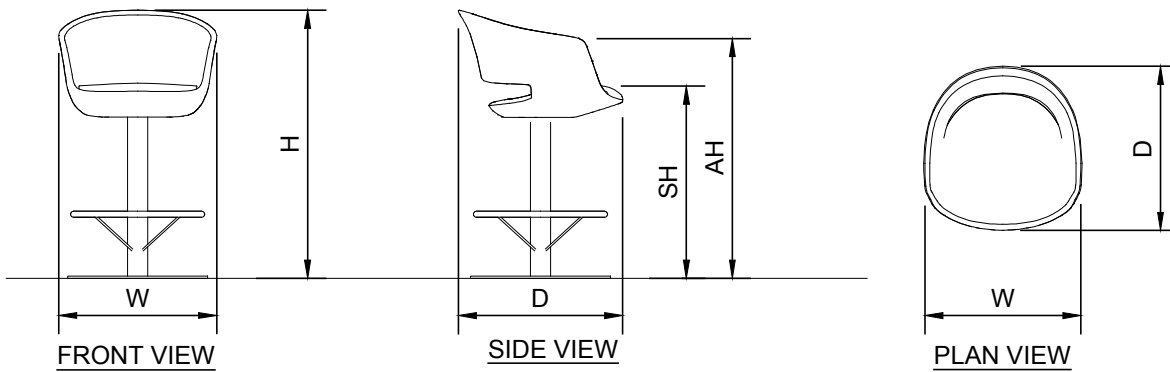

Aceray LLC
www.aceray.com
E-mail: info@aceray.com

3D

VITA-6YSWIV

1/2"=1'-0"

NOTES:

1. INSTALLATION TO BE COMPLETED IN ACCORDANCE WITH MANUFACTURER'S SPECIFICATIONS.
2. ALL DIMENSIONS ARE CONSIDERED TRUE AND REFLECT MANUFACTURER'S SPECIFICATIONS.
3. DO NOT SCALE DRAWING.