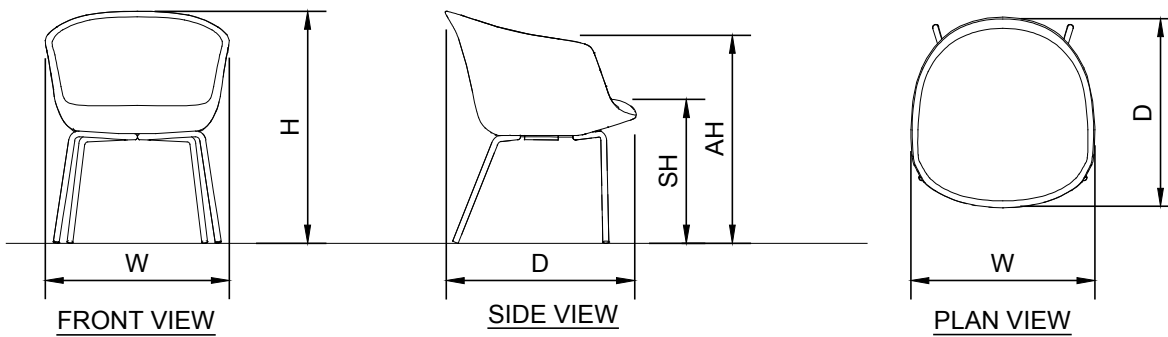

Aceray LLC
www.aceray.com
E-mail: info@aceray.com

3D

VITA-M

1/2"=1'-0"

NOTES:

1. INSTALLATION TO BE COMPLETED IN ACCORDANCE WITH MANUFACTURER'S SPECIFICATIONS.
2. ALL DIMENSIONS ARE CONSIDERED TRUE AND REFLECT MANUFACTURER'S SPECIFICATIONS.
3. DO NOT SCALE DRAWING.