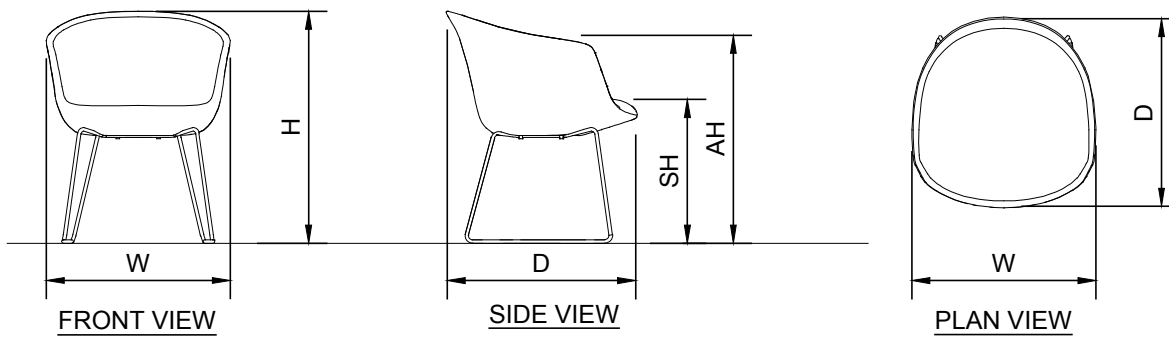

Aceray LLC
www.aceray.com
E-mail: info@aceray.com

3D

VITA-SLED

1/2"=1'-0"

NOTES:

1. INSTALLATION TO BE COMPLETED IN ACCORDANCE WITH MANUFACTURER'S SPECIFICATIONS.
2. ALL DIMENSIONS ARE CONSIDERED TRUE AND REFLECT MANUFACTURER'S SPECIFICATIONS.
3. DO NOT SCALE DRAWING.