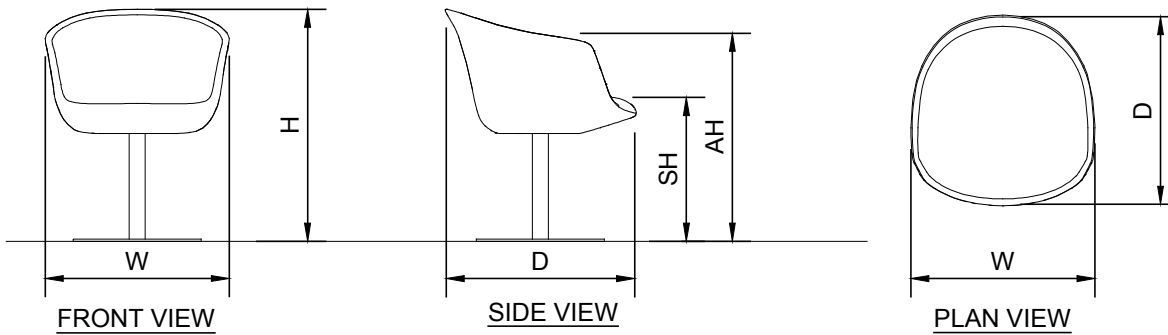

Aceray LLC
www.aceray.com
E-mail: info@aceray.com

3D

VITA-SWIV

1/2"=1'-0"

NOTES:

1. INSTALLATION TO BE COMPLETED IN ACCORDANCE WITH MANUFACTURER'S SPECIFICATIONS.
2. ALL DIMENSIONS ARE CONSIDERED TRUE AND REFLECT MANUFACTURER'S SPECIFICATIONS.
3. DO NOT SCALE DRAWING.