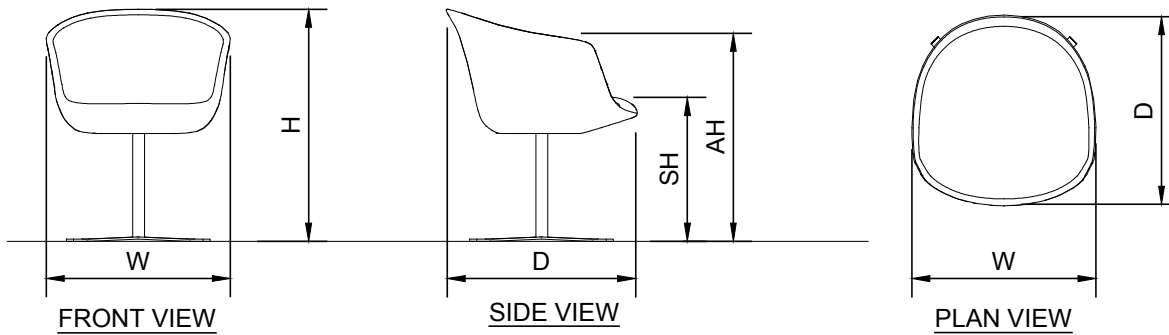

Aceray LLC
www.aceray.com
E-mail: info@aceray.com

3D

VITA-SWIV4P

1/2"=1'-0"

NOTES:

1. INSTALLATION TO BE COMPLETED IN ACCORDANCE WITH MANUFACTURER'S SPECIFICATIONS.
2. ALL DIMENSIONS ARE CONSIDERED TRUE AND REFLECT MANUFACTURER'S SPECIFICATIONS.
3. DO NOT SCALE DRAWING.