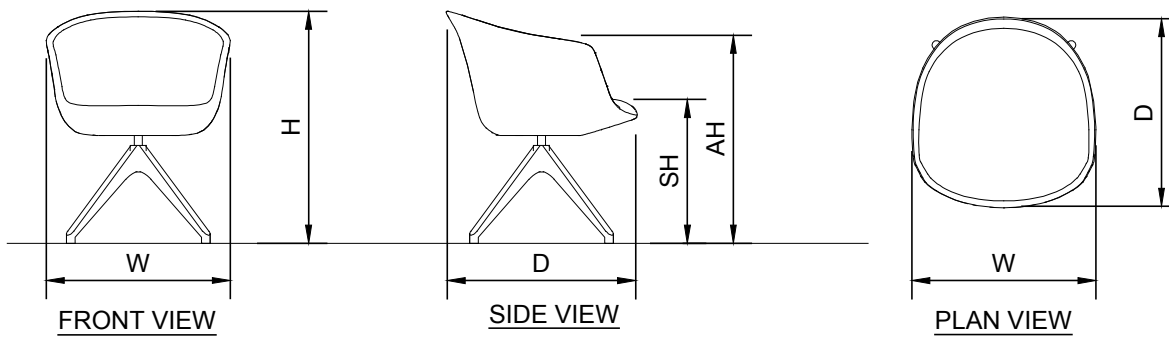

Aceray LLC
www.aceray.com
E-mail: info@aceray.com

3D

VITA-SWIV4P2

1/2"=1'-0"

NOTES:

1. INSTALLATION TO BE COMPLETED IN ACCORDANCE WITH MANUFACTURER'S SPECIFICATIONS.
2. ALL DIMENSIONS ARE CONSIDERED TRUE AND REFLECT MANUFACTURER'S SPECIFICATIONS.
3. DO NOT SCALE DRAWING.