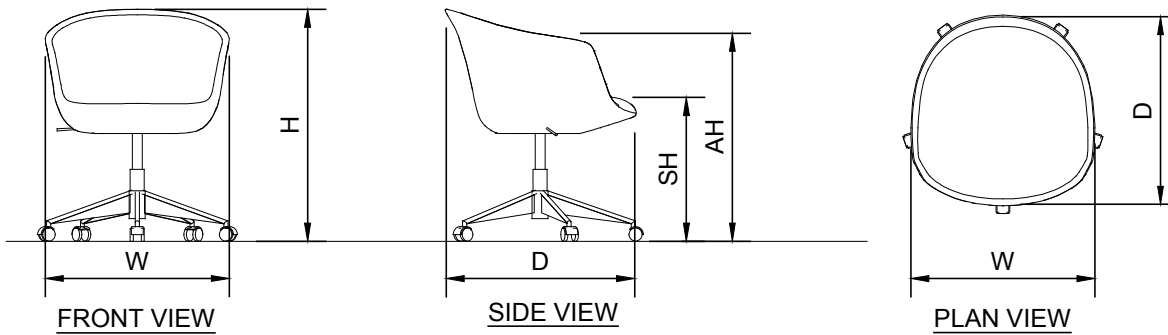

Aceray LLC
www.aceray.com
E-mail: info@aceray.com

3D

VITA-SWIV5PC

1/2"=1'-0"

NOTES:

1. INSTALLATION TO BE COMPLETED IN ACCORDANCE WITH MANUFACTURER'S SPECIFICATIONS.
2. ALL DIMENSIONS ARE CONSIDERED TRUE AND REFLECT MANUFACTURER'S SPECIFICATIONS.
3. DO NOT SCALE DRAWING.