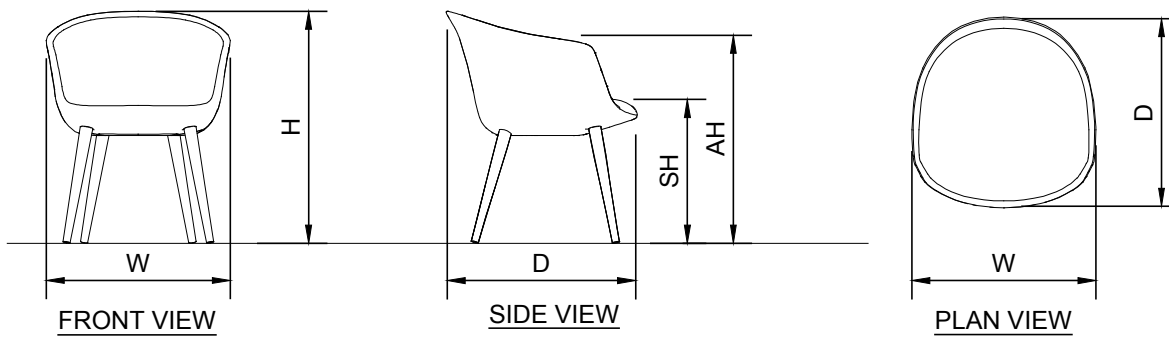

## VITA-W

1/2"=1'-0"

NOTES:

1. INSTALLATION TO BE COMPLETED IN ACCORDANCE WITH MANUFACTURER'S SPECIFICATIONS.
2. ALL DIMENSIONS ARE CONSIDERED TRUE AND REFLECT MANUFACTURER'S SPECIFICATIONS.
3. DO NOT SCALE DRAWING.