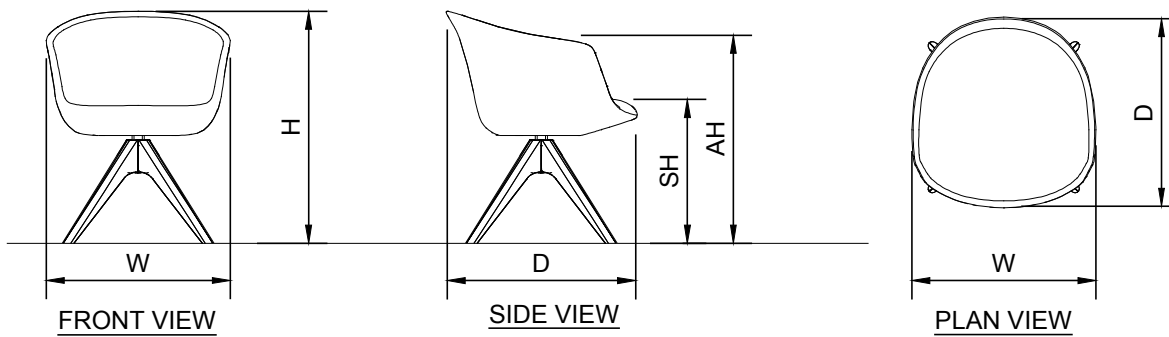

Aceray LLC
www.aceray.com
E-mail: info@aceray.com

3D

VITA-WSWIV4P

1/2"=1'-0"

NOTES:

1. INSTALLATION TO BE COMPLETED IN ACCORDANCE WITH MANUFACTURER'S SPECIFICATIONS.
2. ALL DIMENSIONS ARE CONSIDERED TRUE AND REFLECT MANUFACTURER'S SPECIFICATIONS.
3. DO NOT SCALE DRAWING.